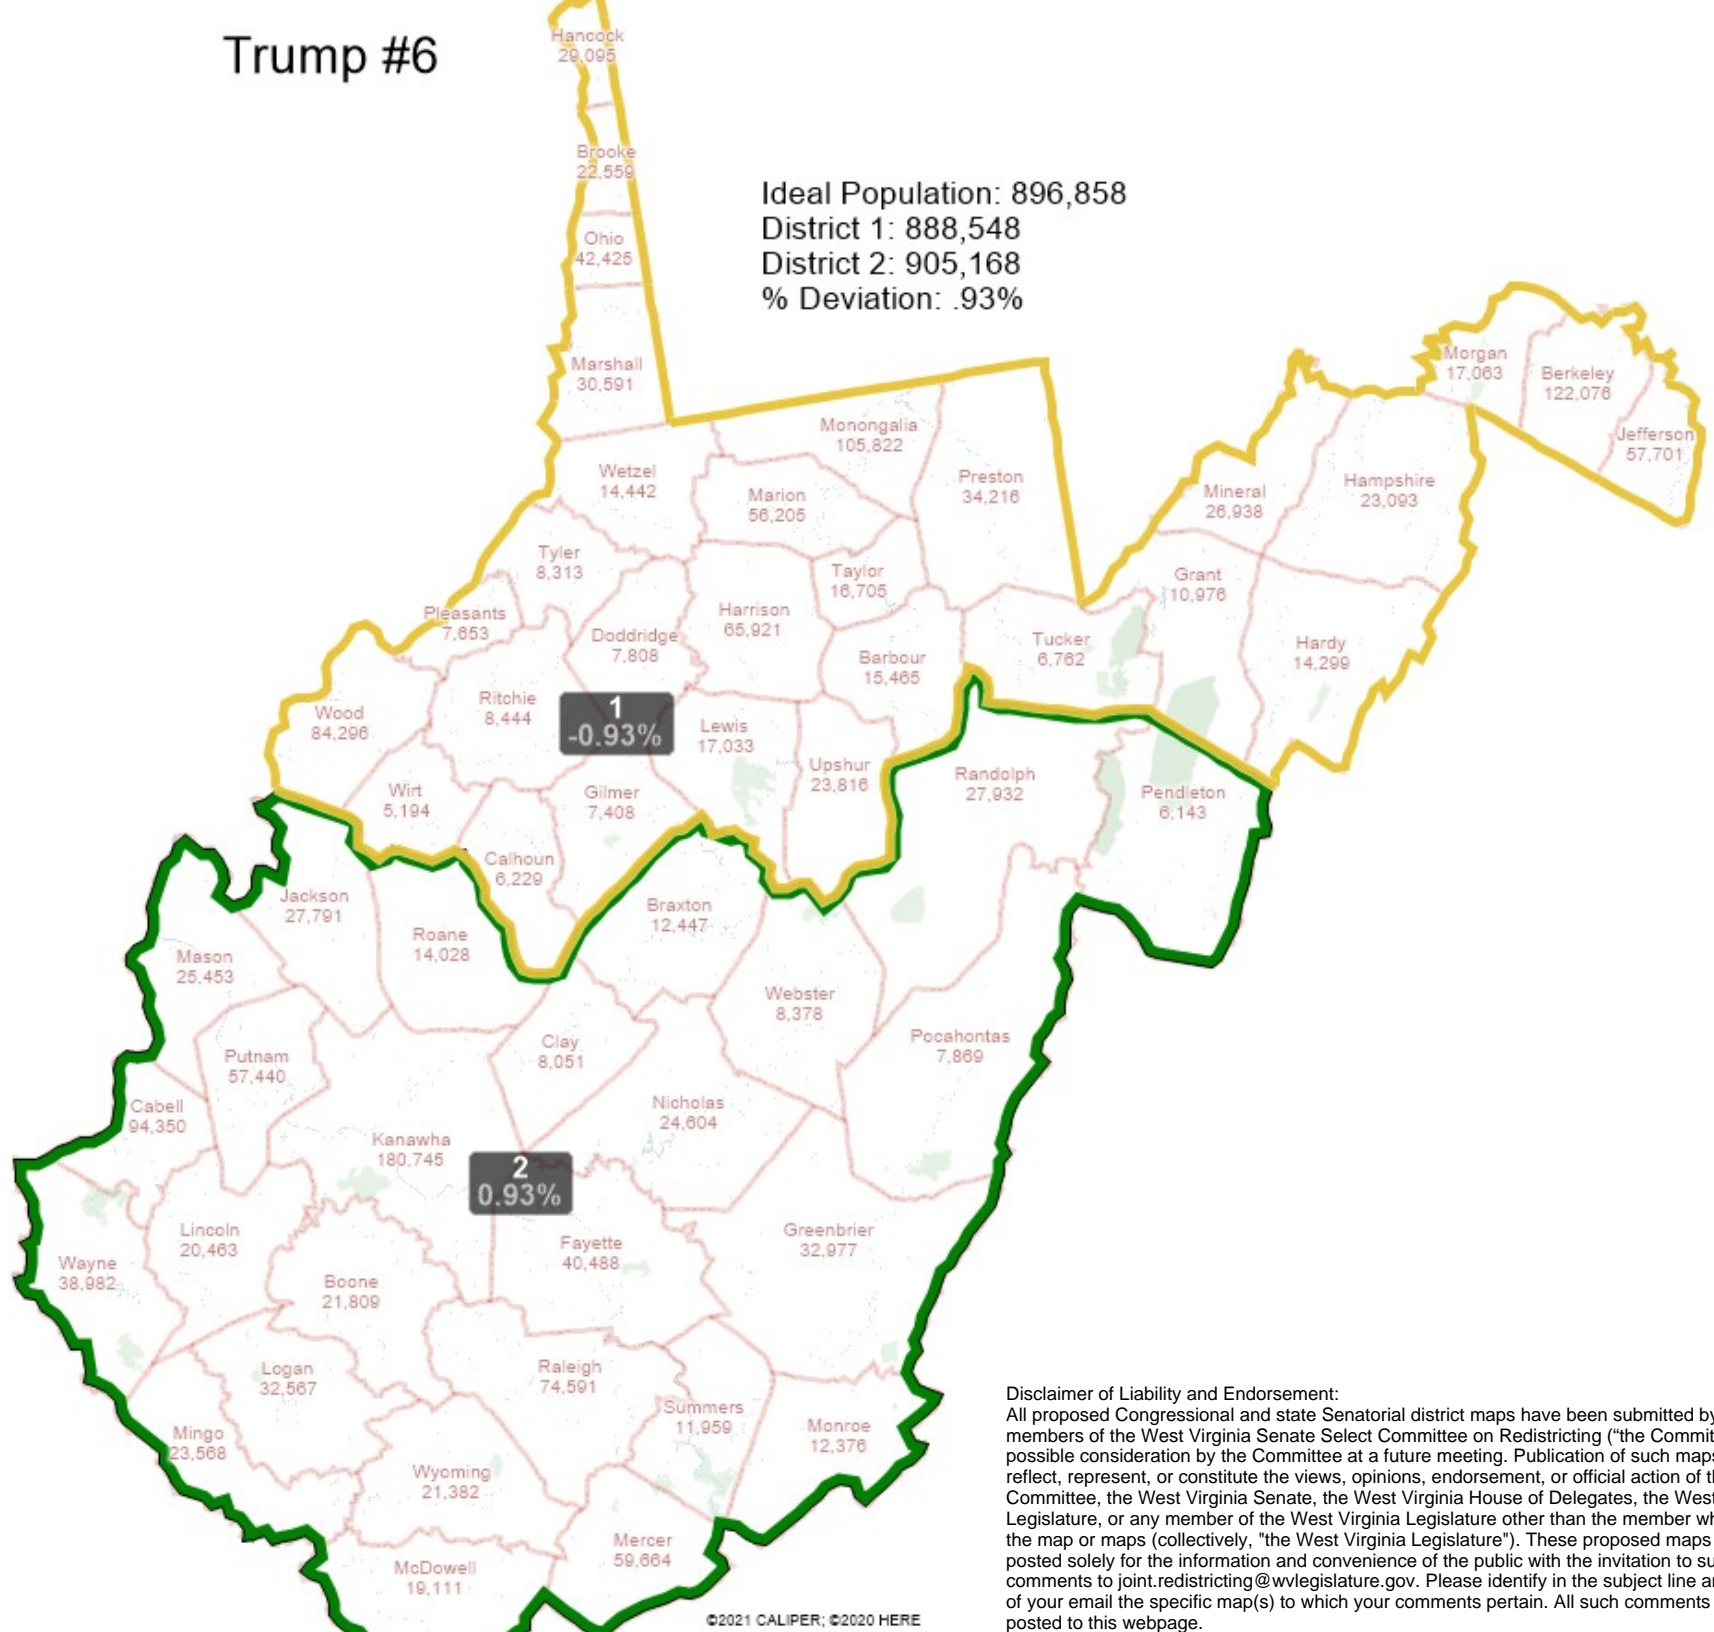

Trump #6

Ideal Population: 896,858
District 1: 888,548
District 2: 905,168
% Deviation: .93%

Disclaimer of Liability and Endorsement:
All proposed Congressional and state Senatorial district maps have been submitted by individual members of the West Virginia Senate Select Committee on Redistricting ("the Committee") for possible consideration by the Committee at a future meeting. Publication of such maps does not reflect, represent, or constitute the views, opinions, endorsement, or official action of the Committee, the West Virginia Senate, the West Virginia House of Delegates, the West Virginia Legislature, or any member of the West Virginia Legislature other than the member who submitted the map or maps (collectively, "the West Virginia Legislature"). These proposed maps are being posted solely for the information and convenience of the public with the invitation to submit any comments to joint.redistricting@wvlegislature.gov. Please identify in the subject line and/or body of your email the specific map(s) to which your comments pertain. All such comments will be posted to this webpage.