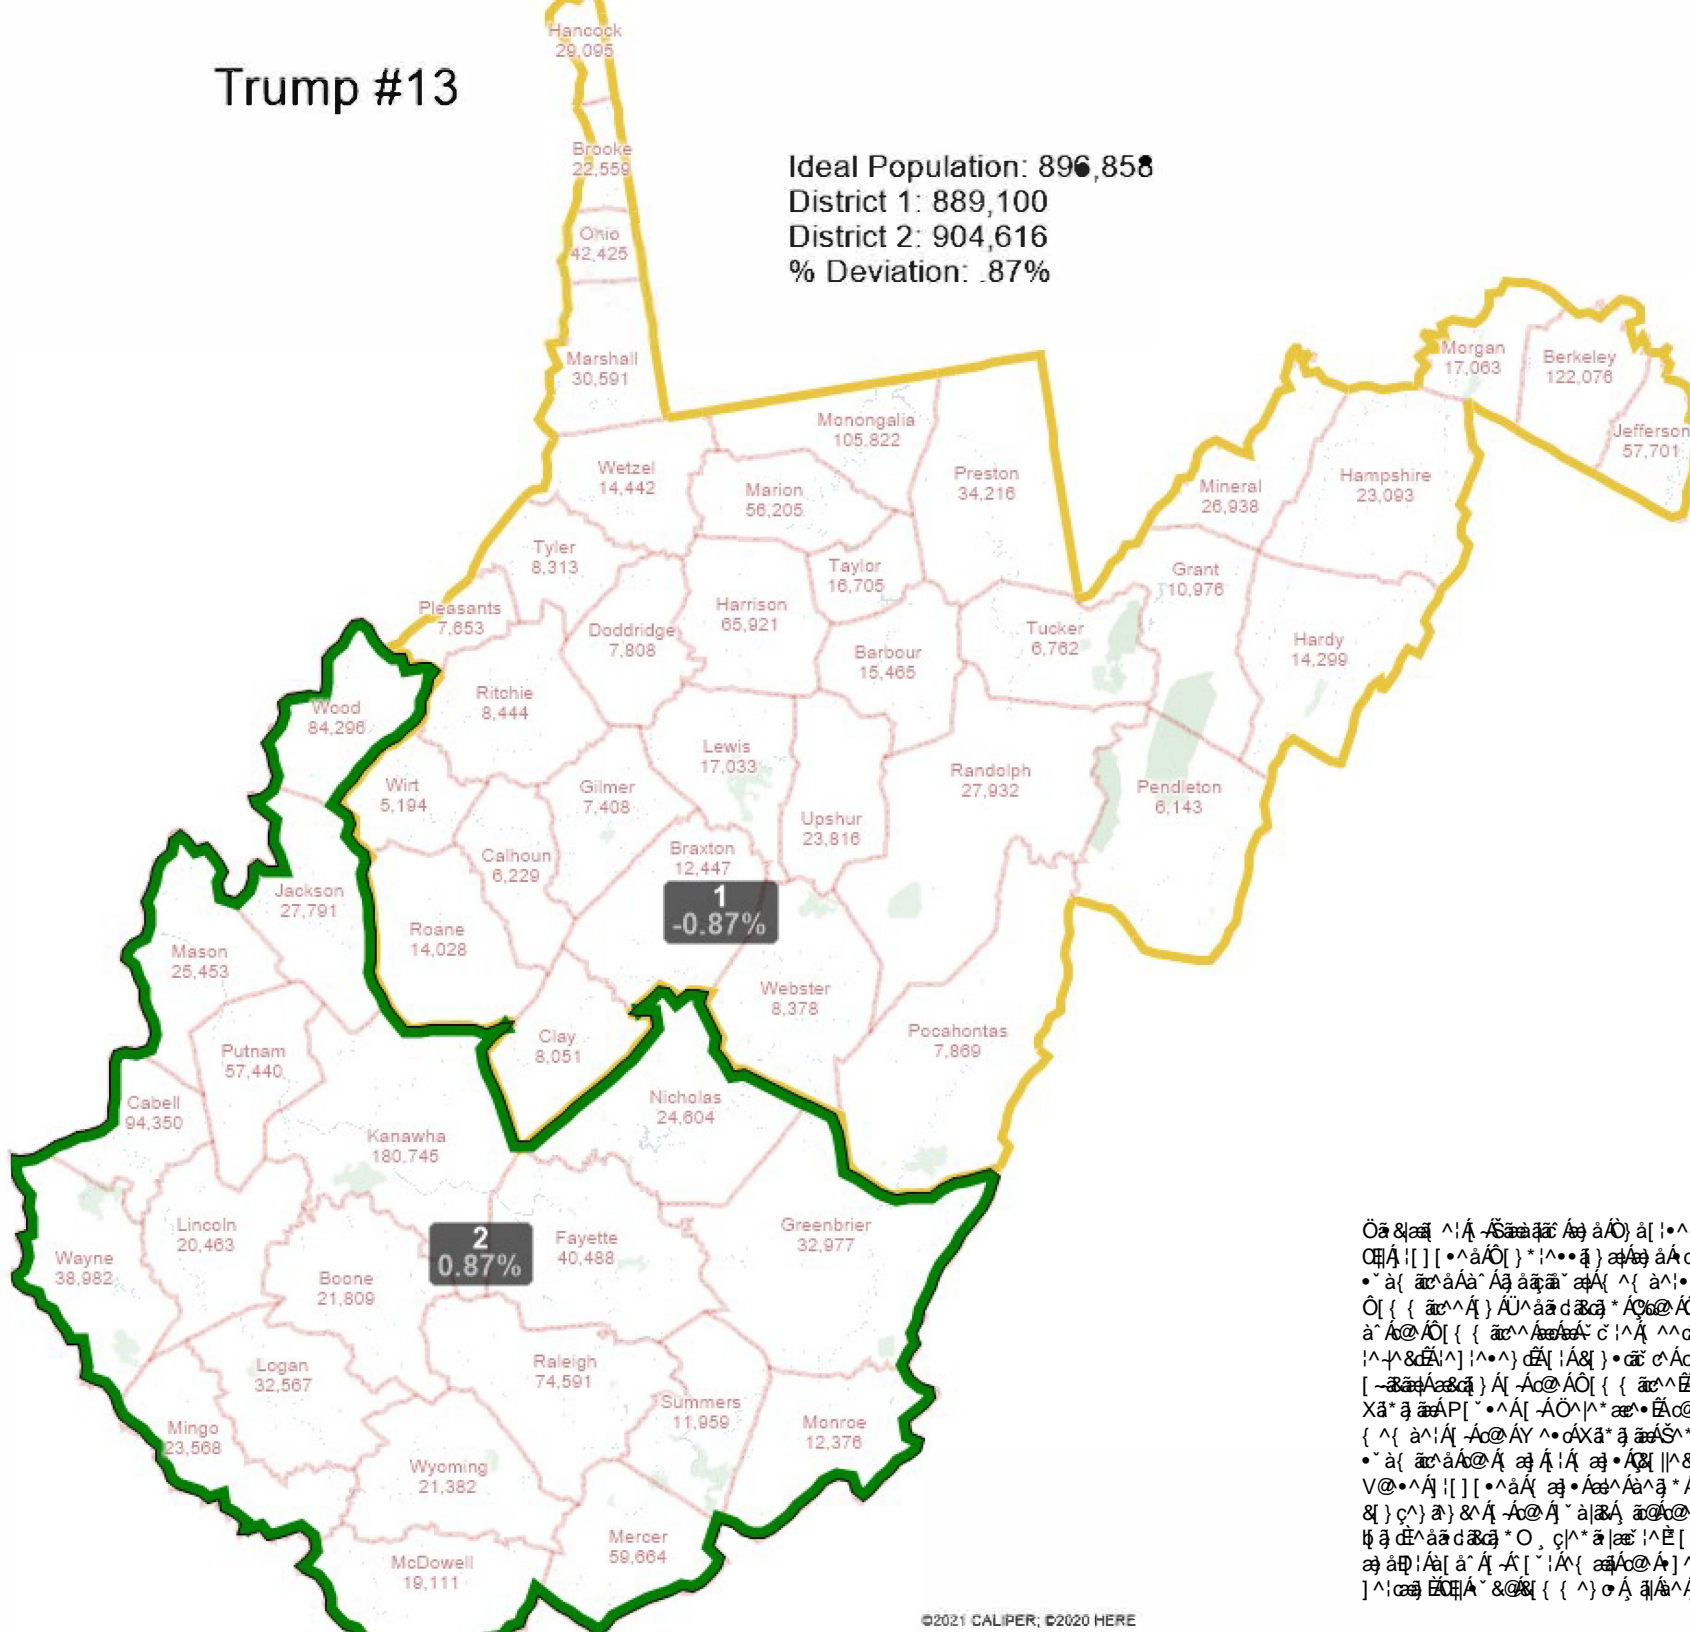

# Trump #13

Ideal Population: 896,858  
 District 1: 889,100  
 District 2: 904,616  
 % Deviation: .87%

1  
-0.87%

2  
0.87%

Oa & laa ^iA -Saaac Aa aAO) a[!o^ (^) dK  
 CHA|I|] [o^aAO|] \*!^o^a } aAa aA cae AU^) a[!aa a d aO] a[!Aca^Aa^A) A  
 o^a ( ac^aAa^ Aa a a a a a A ( ^) a^o^A| -Ac@AY ^o^oAXa^ a aAU^) aAU^|&oA  
 O| { { ac^A^A) AU^a a d a c a \* A c @ A O| { { ac^A^D^ | A| [o^a| A^A} } a^o^a a a A  
 a^ A c @ A O| { { ac^A^Aa^A^ c^ | A^ A^ c a \* EAU^ a| a a a } A^ A^ & O^ a[! A^ A| oA  
 | ^-^&dA^ | ^o^A) dA| | A^A} } c^ c^ A c @ A c a , ^A| ] a a } ^A^ | a| | ^ (^) dA| | A  
 [-a a a A c a } A| -Ac@AO| { { ac^A^A c @ A Y ^o^oAXa^ a aAU^) aAU^| A c @ A Y ^o^oA  
 Xa^ a a A P| ^o^A| -AO^ | ^ a e ^ A c @ A Y ^o^oAXa^ a a A S^ a | a e | ^ A | | A a e ^ A  
 { ^ (^) a^ | A| -Ac@AY ^o^oAXa^ a a A S^ a | a e | ^ A| c @ | A c @ A c @ A Y ^ (^) a^ | A | @ A  
 o^a ( ac^aA c @ A } a[! A^ a[! A^ | | ^ c a^ | | EAU^ | A ^o^oAXa^ a a A S^ a | a e | ^ A A  
 V o^o^ A | | [ ] [ ] ^ a A^ a } a e ^ A a A a a \* A | [o^a A^ | | A^ | A c @ A a } | { a a } A a a A  
 &| } c^ ) a^ ) & A^ -Ac@A^ | a| a A a c @ A A a a a } A^ A^ a ( a A a ^ A^ | { (^) o^ A^ A  
 h a d e^ a a d a c a \* O , c| ^ \* a | a e | ^ E| c^ EAU^ a e ^ A a^ ) c^ A a c @ A ^ a b & O | a A  
 a[! a p | A a | A^ | ^ (^) a^ | A c @ A^ | ^ a a A^ a[! G D A^ A^ c @ A^ | | A^ | { (^) o^ A  
 | ^ | a a EAU^ A^ & O^ | { (^) o^ A^ | A^ A^ | [o^a A^ | A c @ A^ | A^ | a e ^ A