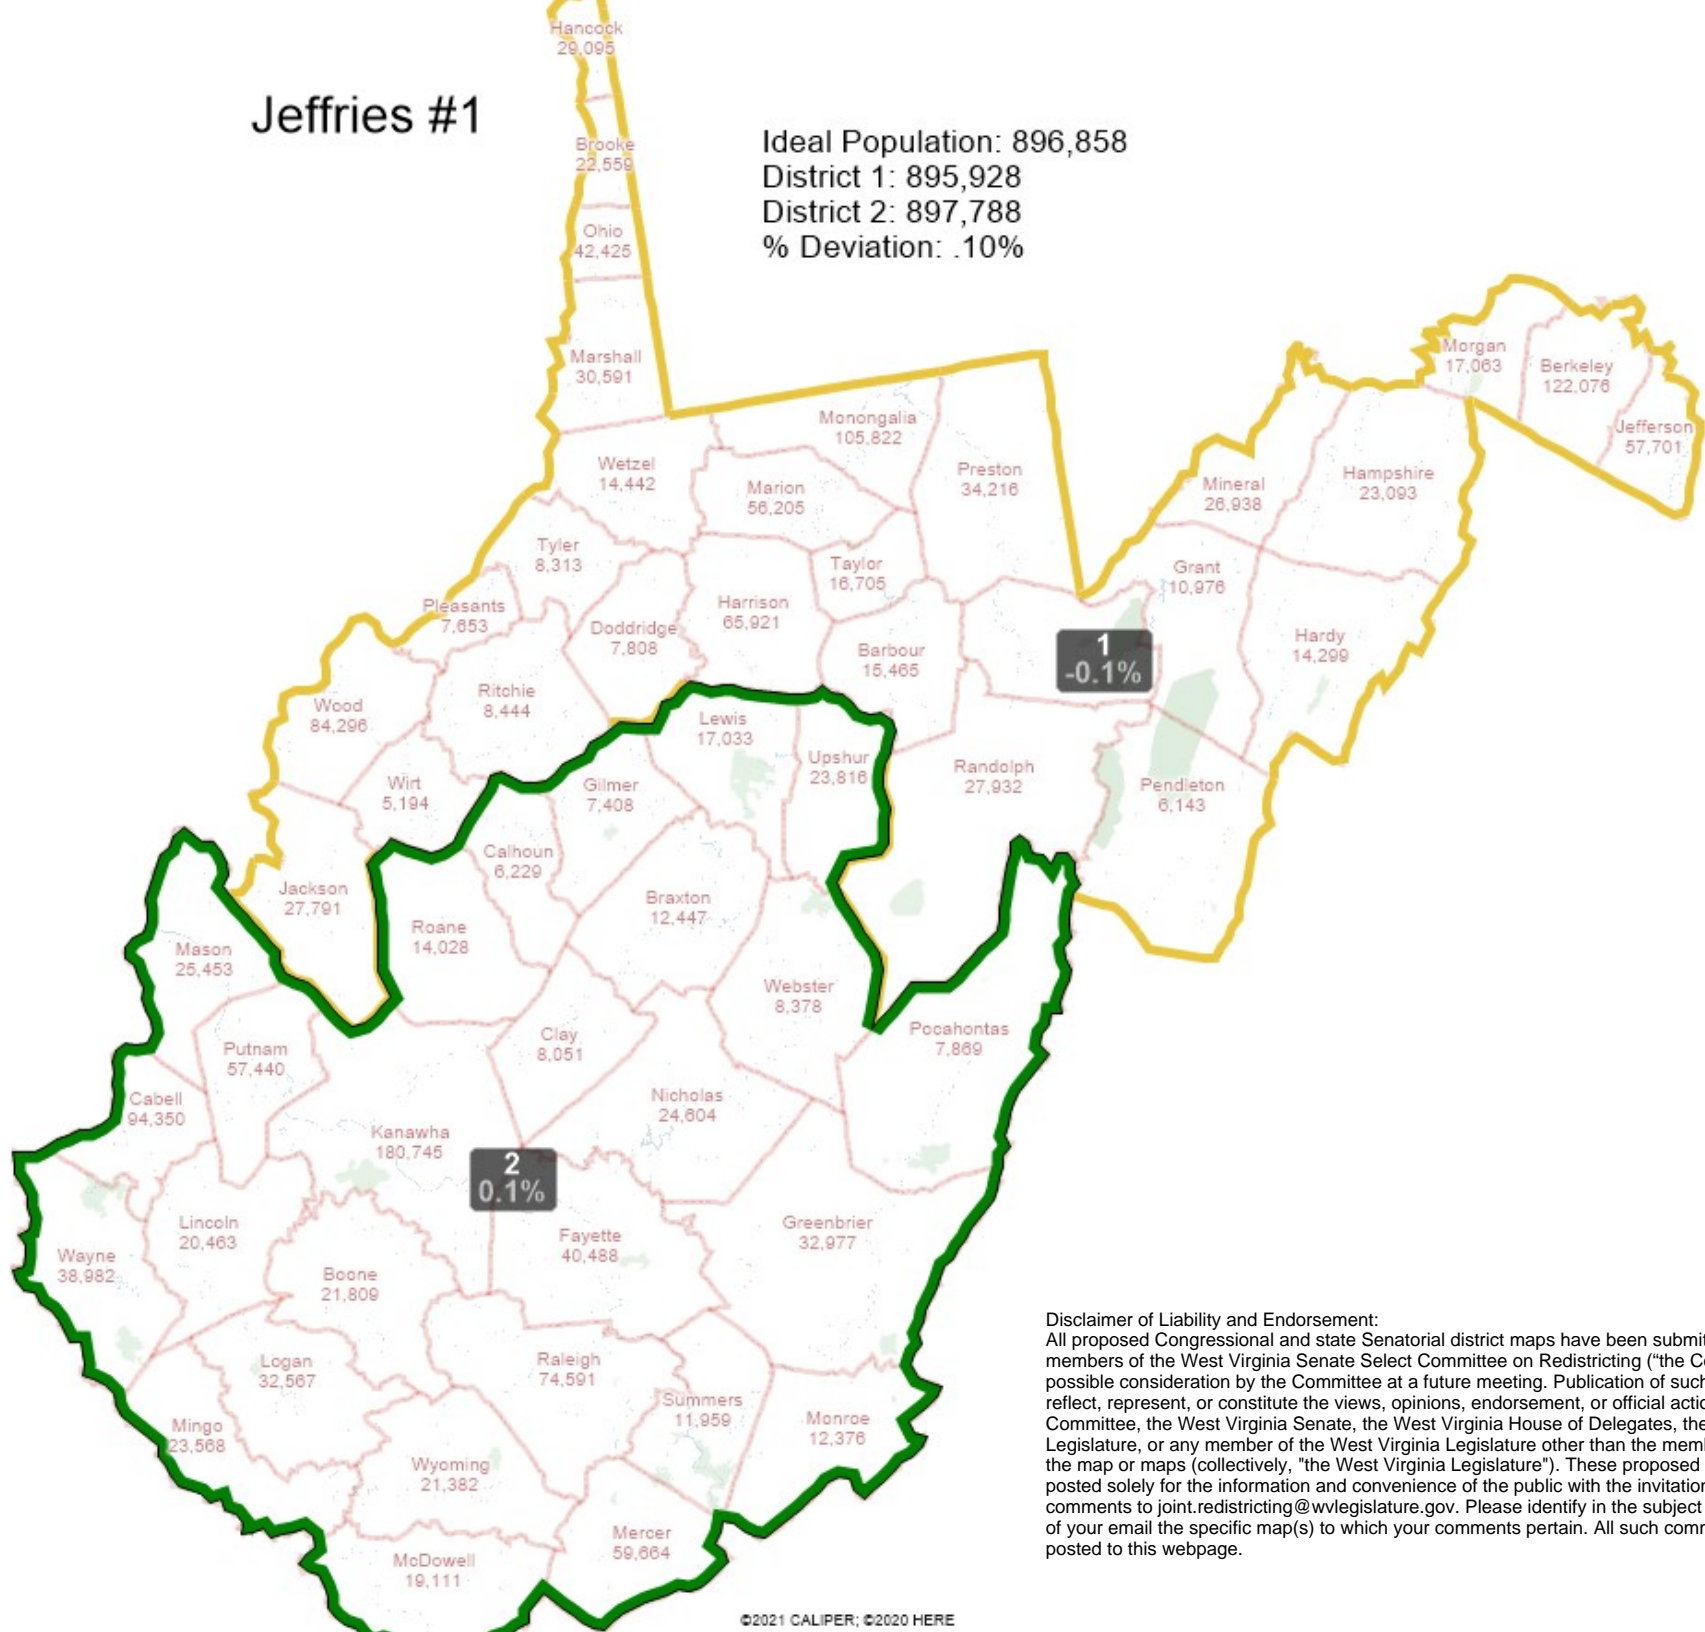

Jeffries #1

Ideal Population: 896,858
District 1: 895,928
District 2: 897,788
% Deviation: .10%

Disclaimer of Liability and Endorsement:
All proposed Congressional and state Senatorial district maps have been submitted by individual members of the West Virginia Senate Select Committee on Redistricting ("the Committee") for possible consideration by the Committee at a future meeting. Publication of such maps does not reflect, represent, or constitute the views, opinions, endorsement, or official action of the Committee, the West Virginia Senate, the West Virginia House of Delegates, the West Virginia Legislature, or any member of the West Virginia Legislature other than the member who submitted the map or maps (collectively, "the West Virginia Legislature"). These proposed maps are being posted solely for the information and convenience of the public with the invitation to submit any comments to joint.redistricting@wvlegislature.gov. Please identify in the subject line and/or body of your email the specific map(s) to which your comments pertain. All such comments will be posted to this webpage.