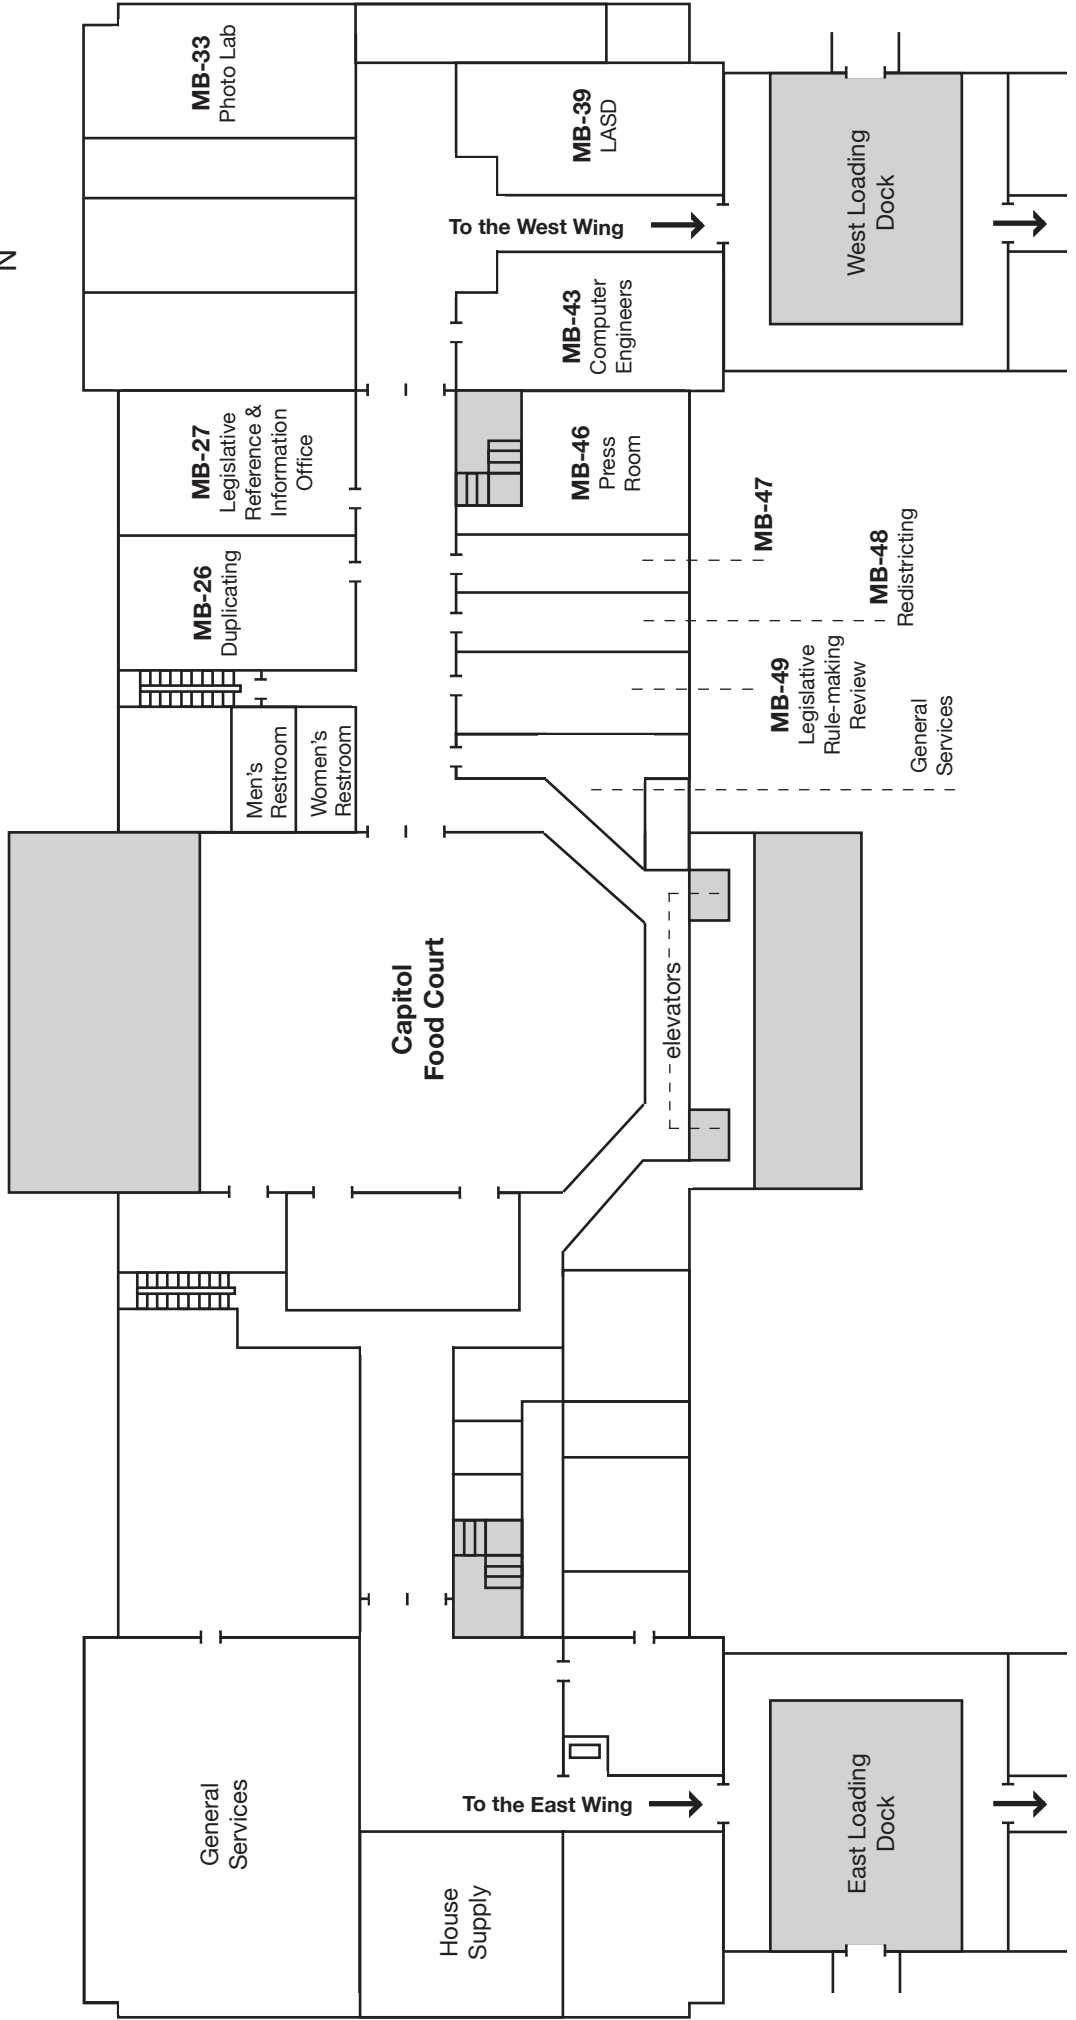

West Virginia Legislature

State Capitol Maps

2012

West Virginia State Capitol Maps

State Capitol Grounds

KEY TO SYMBOLS

- Accessible Parking, Entrance
- Parking Attendant
- Meter / Visitor Parking
- Private Residential Parking
- Reserved Parking
- Visitor Parking

KEY TO STATE-OWNED BUILDINGS

- 1 Main Capitol Building
- EW East wing – Main Capitol Building
- WW West wing – Main Capitol Building
- 3 Motor Vehicles
- 4 Employment Programs / Corrections
- 5 Highways / CPRB / PEIA
- 6 Education / DHRH / Personnel
- 7 State Training Conference Center
- 8 Governor's Mansion
- 9 Cultural Center
- 10 Holly Grove / Senior Services
- 11 Central Chiller Plant
- 13 Parking Garage
- 15 Finance / Purchasing (Administration)
- 16 Capitol Day Care Center
- 17 Finance (Administration)
- 19 WW War Museum

West Virginia State Capitol Maps

Main Building - Basement

West Virginia State Capitol Maps

Main Building - Ground Floor

West Virginia State Capitol Maps

Main Building - Second Floor

West Virginia State Capitol Maps

Main Building - Third Floor

West Virginia State Capitol Maps

West Wing - Second Floor - Senate

West Virginia State Capitol Maps

East Wing - Second Floor - House of Delegates

Main Building

Senate Chamber Seating Chart