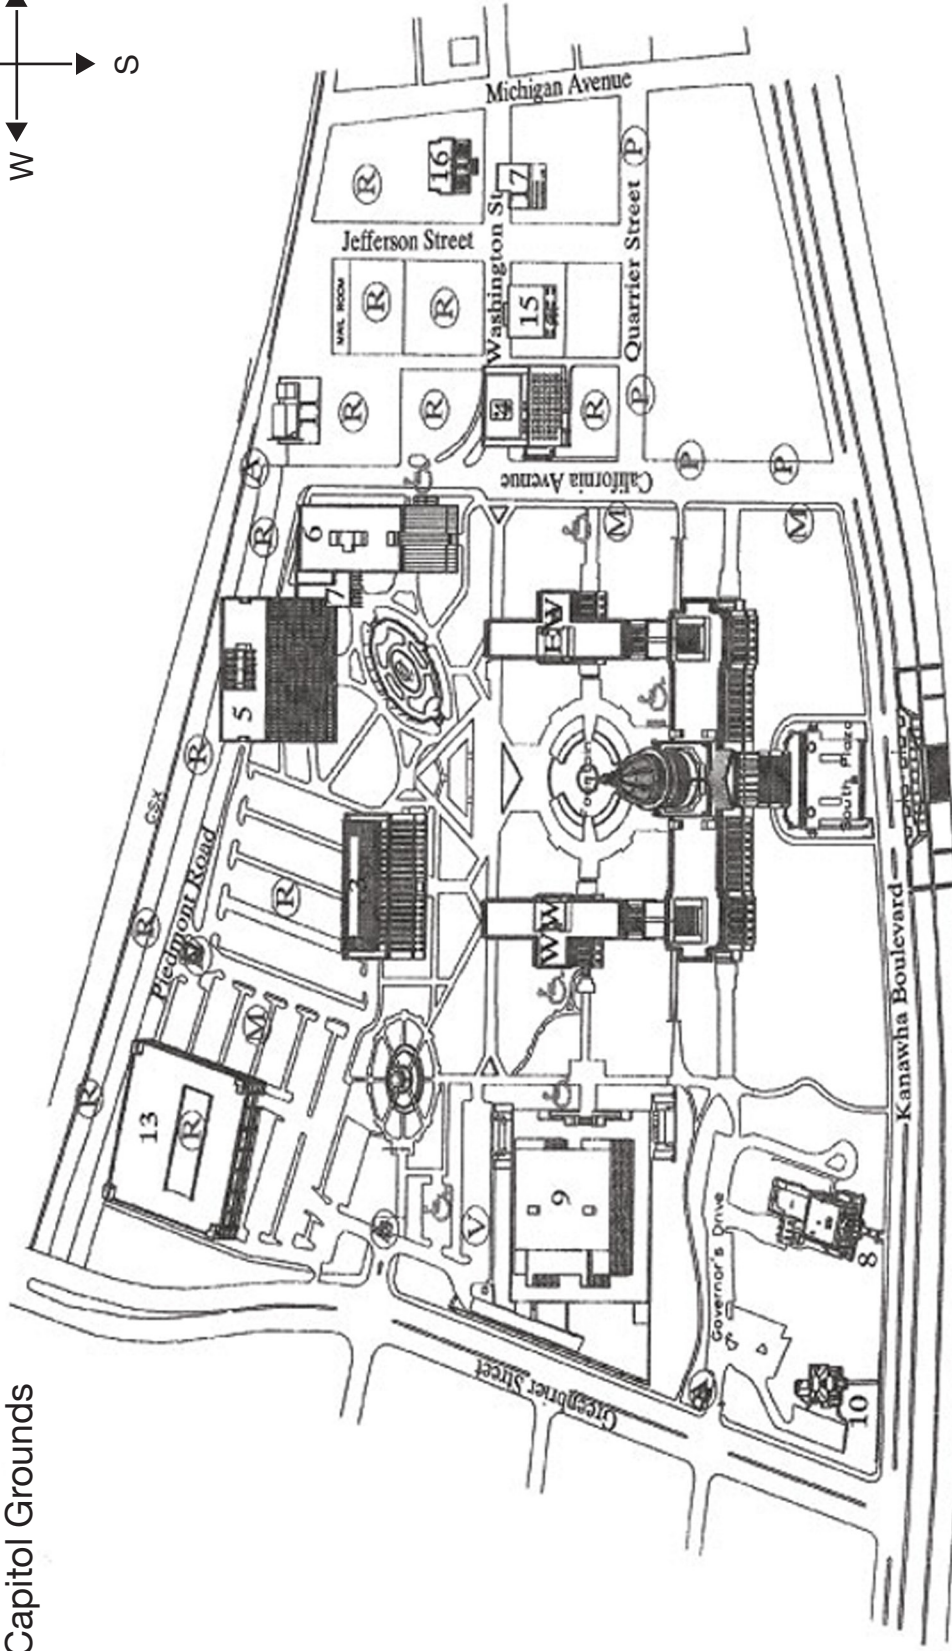

West Virginia Legislature

State Capitol Maps

2012

West Virginia State Capitol Maps

State Capitol Grounds

KEY TO SYMBOLS

- Accessible Parking, Entrance
- Parking Attendant
- Meter / Visitor Parking
- Private Residential Parking
- Reserved Parking
- Visitor Parking

KEY TO STATE-OWNED BUILDINGS

- 1 Main Capitol Building
- EW East wing – Main Capitol Building
- WW West wing – Main Capitol Building
- 3 Motor Vehicles
- 4 Employment Programs / Corrections
- 5 Highways / CPRB / PEIA
- 6 Education / DHRH / Personnel
- 7 State Training Conference Center
- 8 Governor's Mansion
- 9 Cultural Center
- 10 Holly Grove / Senior Services
- 11 Central Chiller Plant
- 13 Parking Garage
- 15 Finance / Purchasing (Administration)
- 16 Capitol Day Care Center
- 17 Finance (Administration)
- 19 WW War Museum