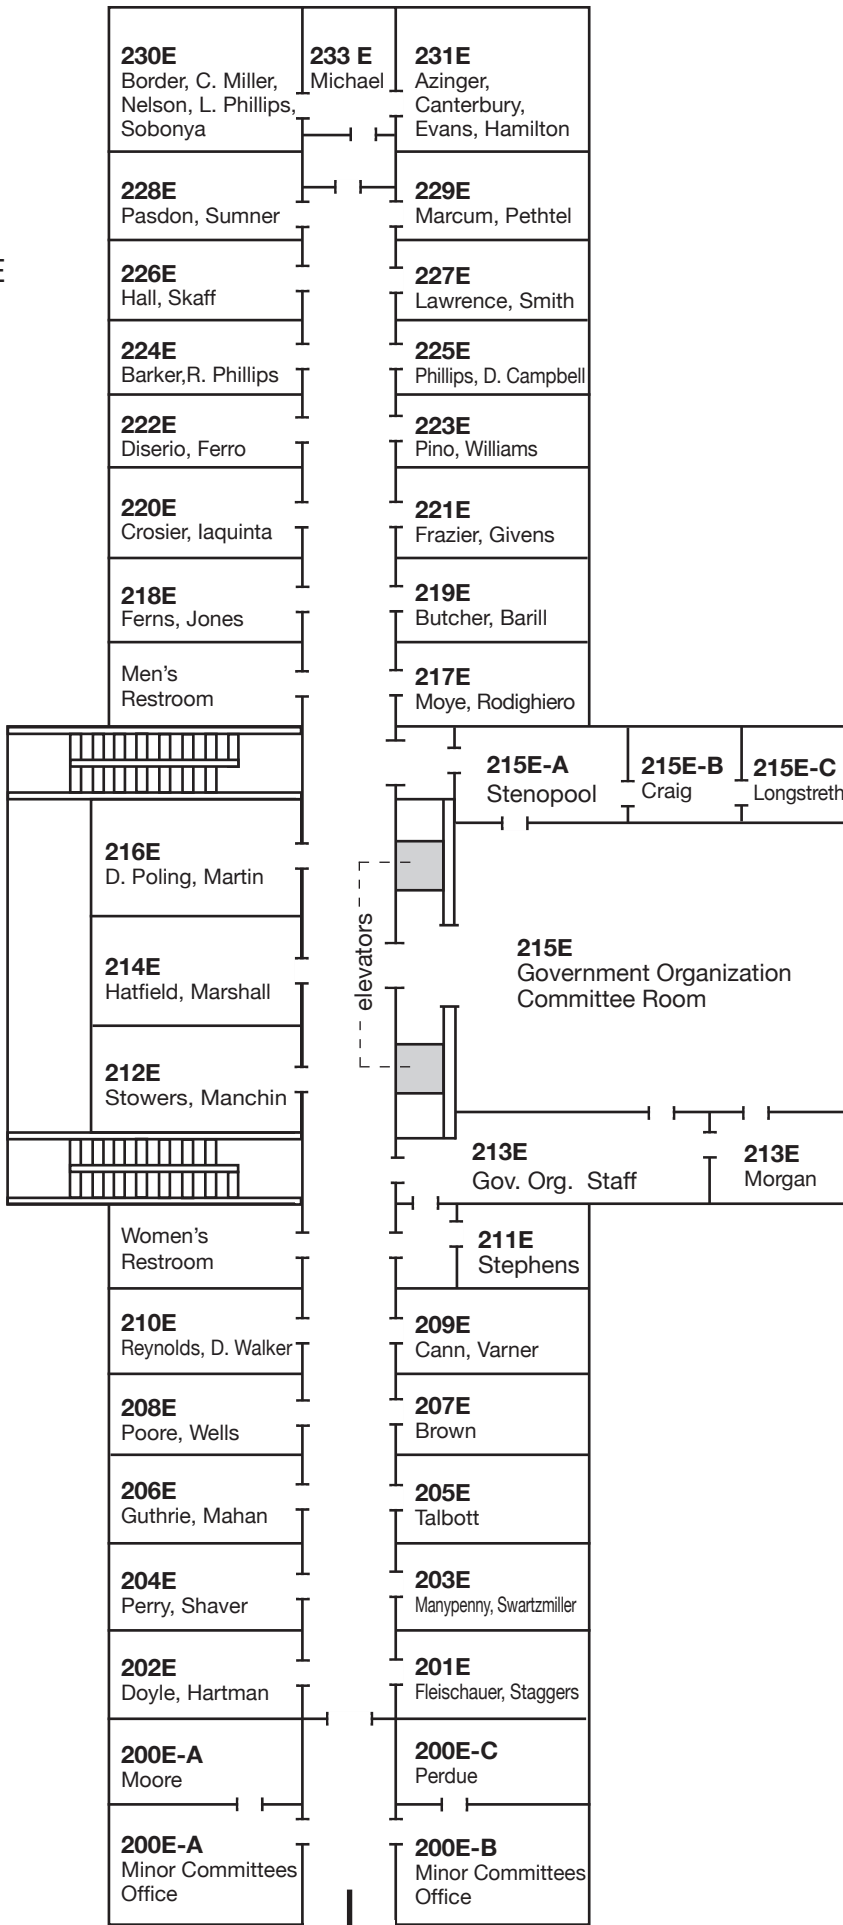

West Virginia State Capitol Maps

Main Building - Basement

West Virginia State Capitol Maps

Main Building - Ground Floor

West Virginia State Capitol Maps

Main Building - Second Floor

West Virginia State Capitol Maps

Main Building - Third Floor

West Virginia State Capitol Maps

West Wing - Second Floor - Senate

West Virginia State Capitol Maps

East Wing - Second Floor - House of Delegates

Main Building

Senate Chamber Seating Chart