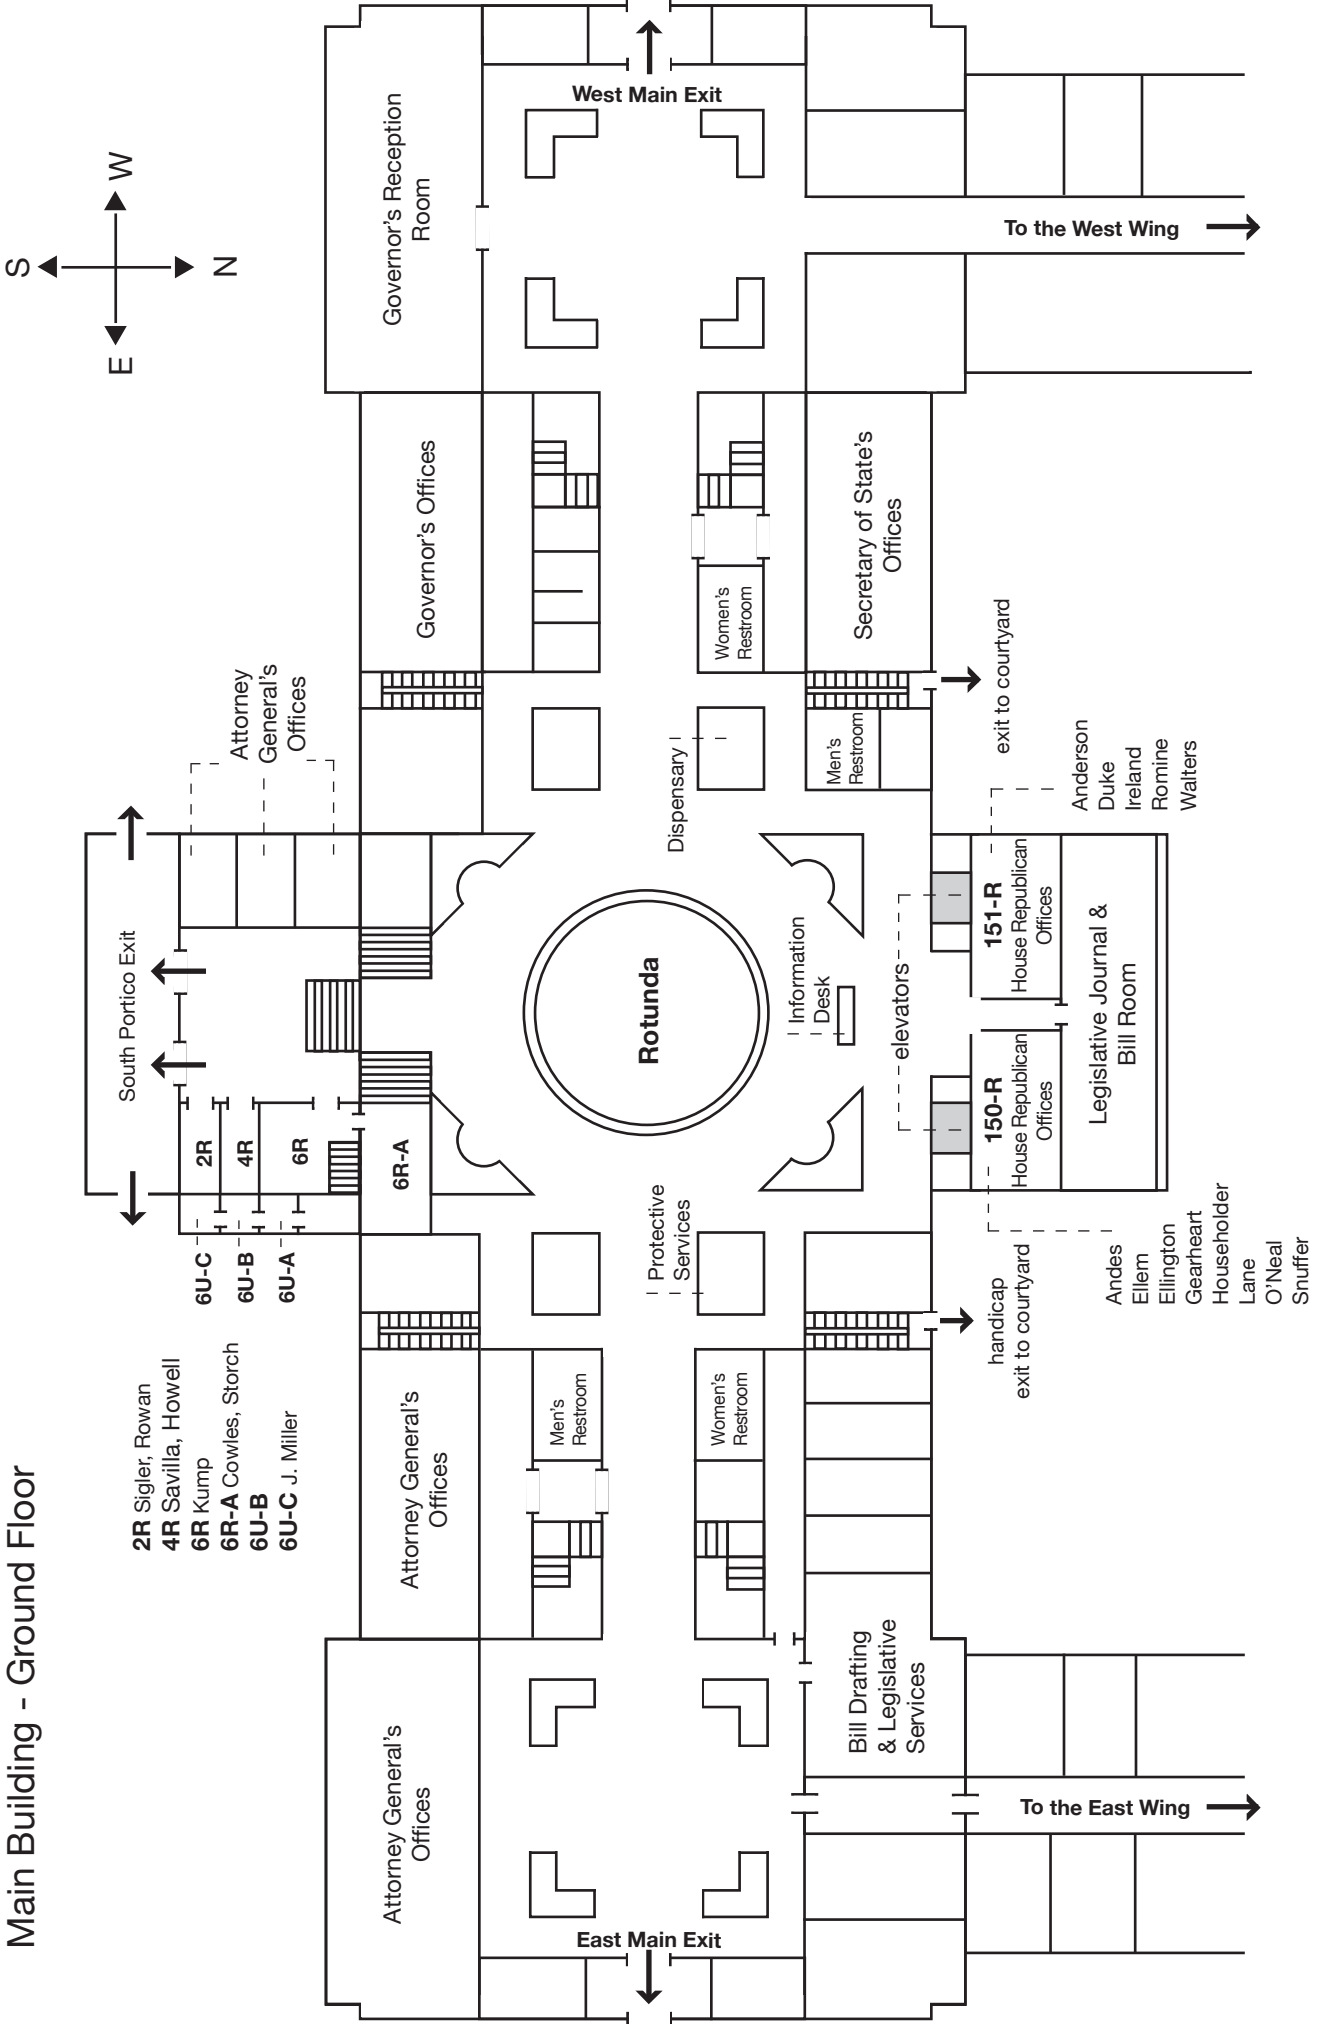

KEY TO STATE-OWNED BUILDINGS

- 1 Main Capitol Building
- EW East wing – Main Capitol Building
- WW West wing – Main Capitol Building
- 3 Motor Vehicles
- 4 Employment Programs / Corrections
- 5 Highways / CPRB / PEIA
- 6 Education / DHRH / Personnel
- 7 State Training Conference Center
- 8 Governor's Mansion
- 9 Cultural Center
- 10 Holly Grove / Senior Services
- 11 Central Chiller Plant
- 13 Parking Garage
- 15 Finance / Purchasing (Administration)
- 16 Capitol Day Care Center
- 17 Finance (Administration)
- 19 WW War Museum

West Virginia State Capitol Maps

Main Building - Basement

West Virginia State Capitol Maps

Main Building - Ground Floor

West Virginia State Capitol Maps

Main Building - Second Floor

West Virginia State Capitol Maps

Main Building - Third Floor

West Virginia State Capitol Maps

West Wing - Second Floor - Senate

West Virginia State Capitol Maps

East Wing - Second Floor - House of Delegates

Main Building

Senate Chamber Seating Chart